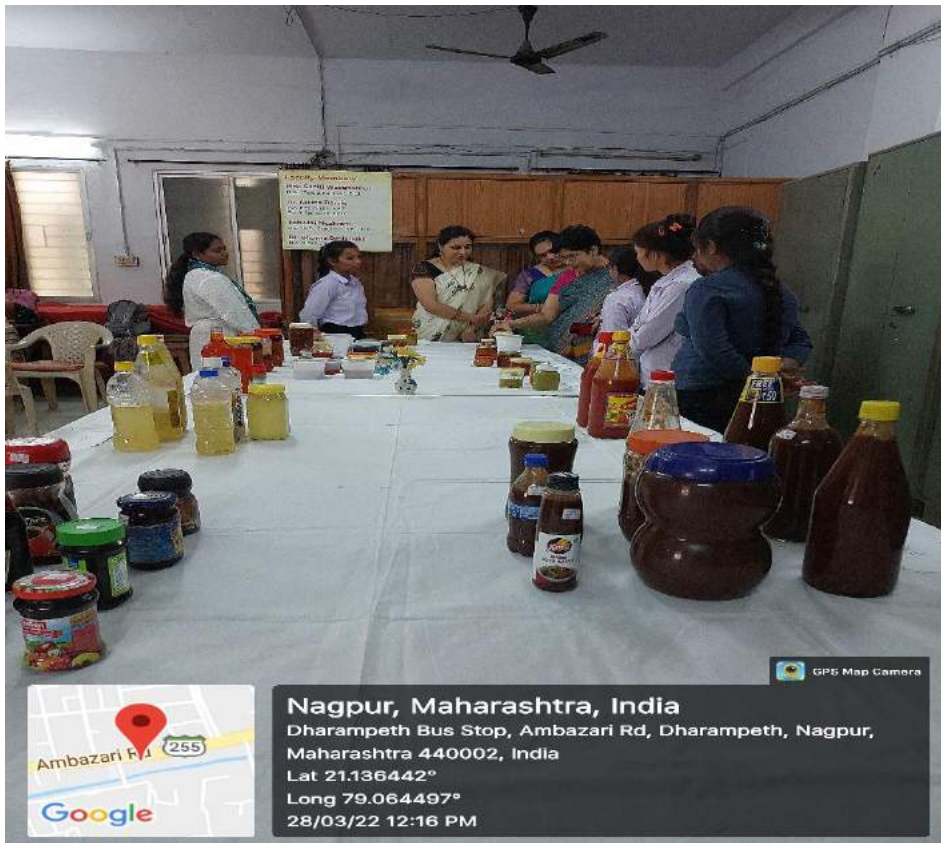

Exhibition cum Sale