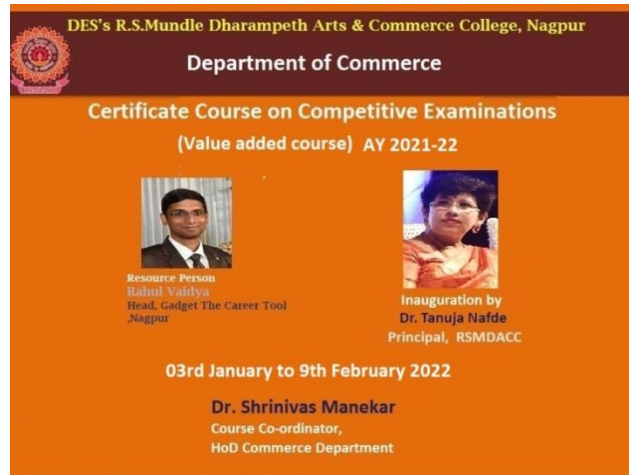

R.S. MUNDLE DHARAMPETH ARTS AND COMMERCE COLLEGE, NAGPUR
REPORT
CERTIFICATE COURSE OF COMPETITIVE EXAM

The college is always striving hard for the all-round development of the students. A step further in student development initiative, the department of commerce organized the certificate course in 'Competitive Exam Preparation' from 03rd Jan 2022 to 9th Feb 2022. A completely student centric activity designed and developed for all-round preparation was attended by 473 students from all streams. The Course proved very fruitful for the overall development of the students in order to make them market ready. The students understanding and grasping was evaluated on the last day of the session in the form of examination. Prof Rahul Vaidya, Head, 'Gadget The career Tool, Nagpur' who was the Resource person guided the students extensively.